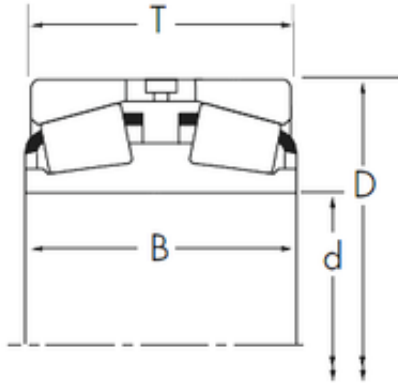

China 608rs Bearing Supplier

Timken Taper Roller Bearings 368d/362A
375D/374 375D/372A 375D/372 389de/382A
389de/383A 399d/394A 399d/394as 39585D/39520
78251d/78537 78251d/78551

Bearing No. 368d/362A

Size	50.8x88.9x41.275 mm
Bore Diameter	50,8 mm
Outer Diameter	88,9 mm
Width	41,275 mm
d	50,8 mm
D	88,9 mm
T	41,275 mm
B	61,112 mm
R	0,8 mm
r	1,3 mm

368d/362A Bearing 2D drawings and 3D CAD models