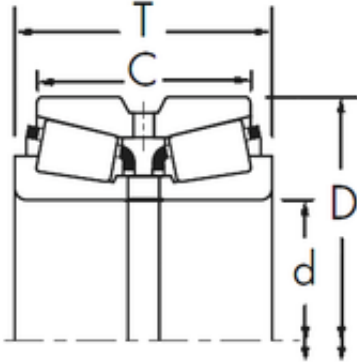

China 608rs Bearing Supplier

Timken 390A/394D+X1s-395 Bearing 390/394D Double Row Taper Roller Bearing

Bearing No. 390A/394D+X1s-395

Size	63.5x110x52.388 mm
Bore Diameter	63,5 mm
Outer Diameter	110 mm
Width	52,388 mm
d	63,5 mm
D	110 mm
T	52,388 mm
C	46,038 mm
R	1,5 mm
r	0,8 mm

390A/394D+X1s-395 Bearing 2D drawings and 3D CAD models